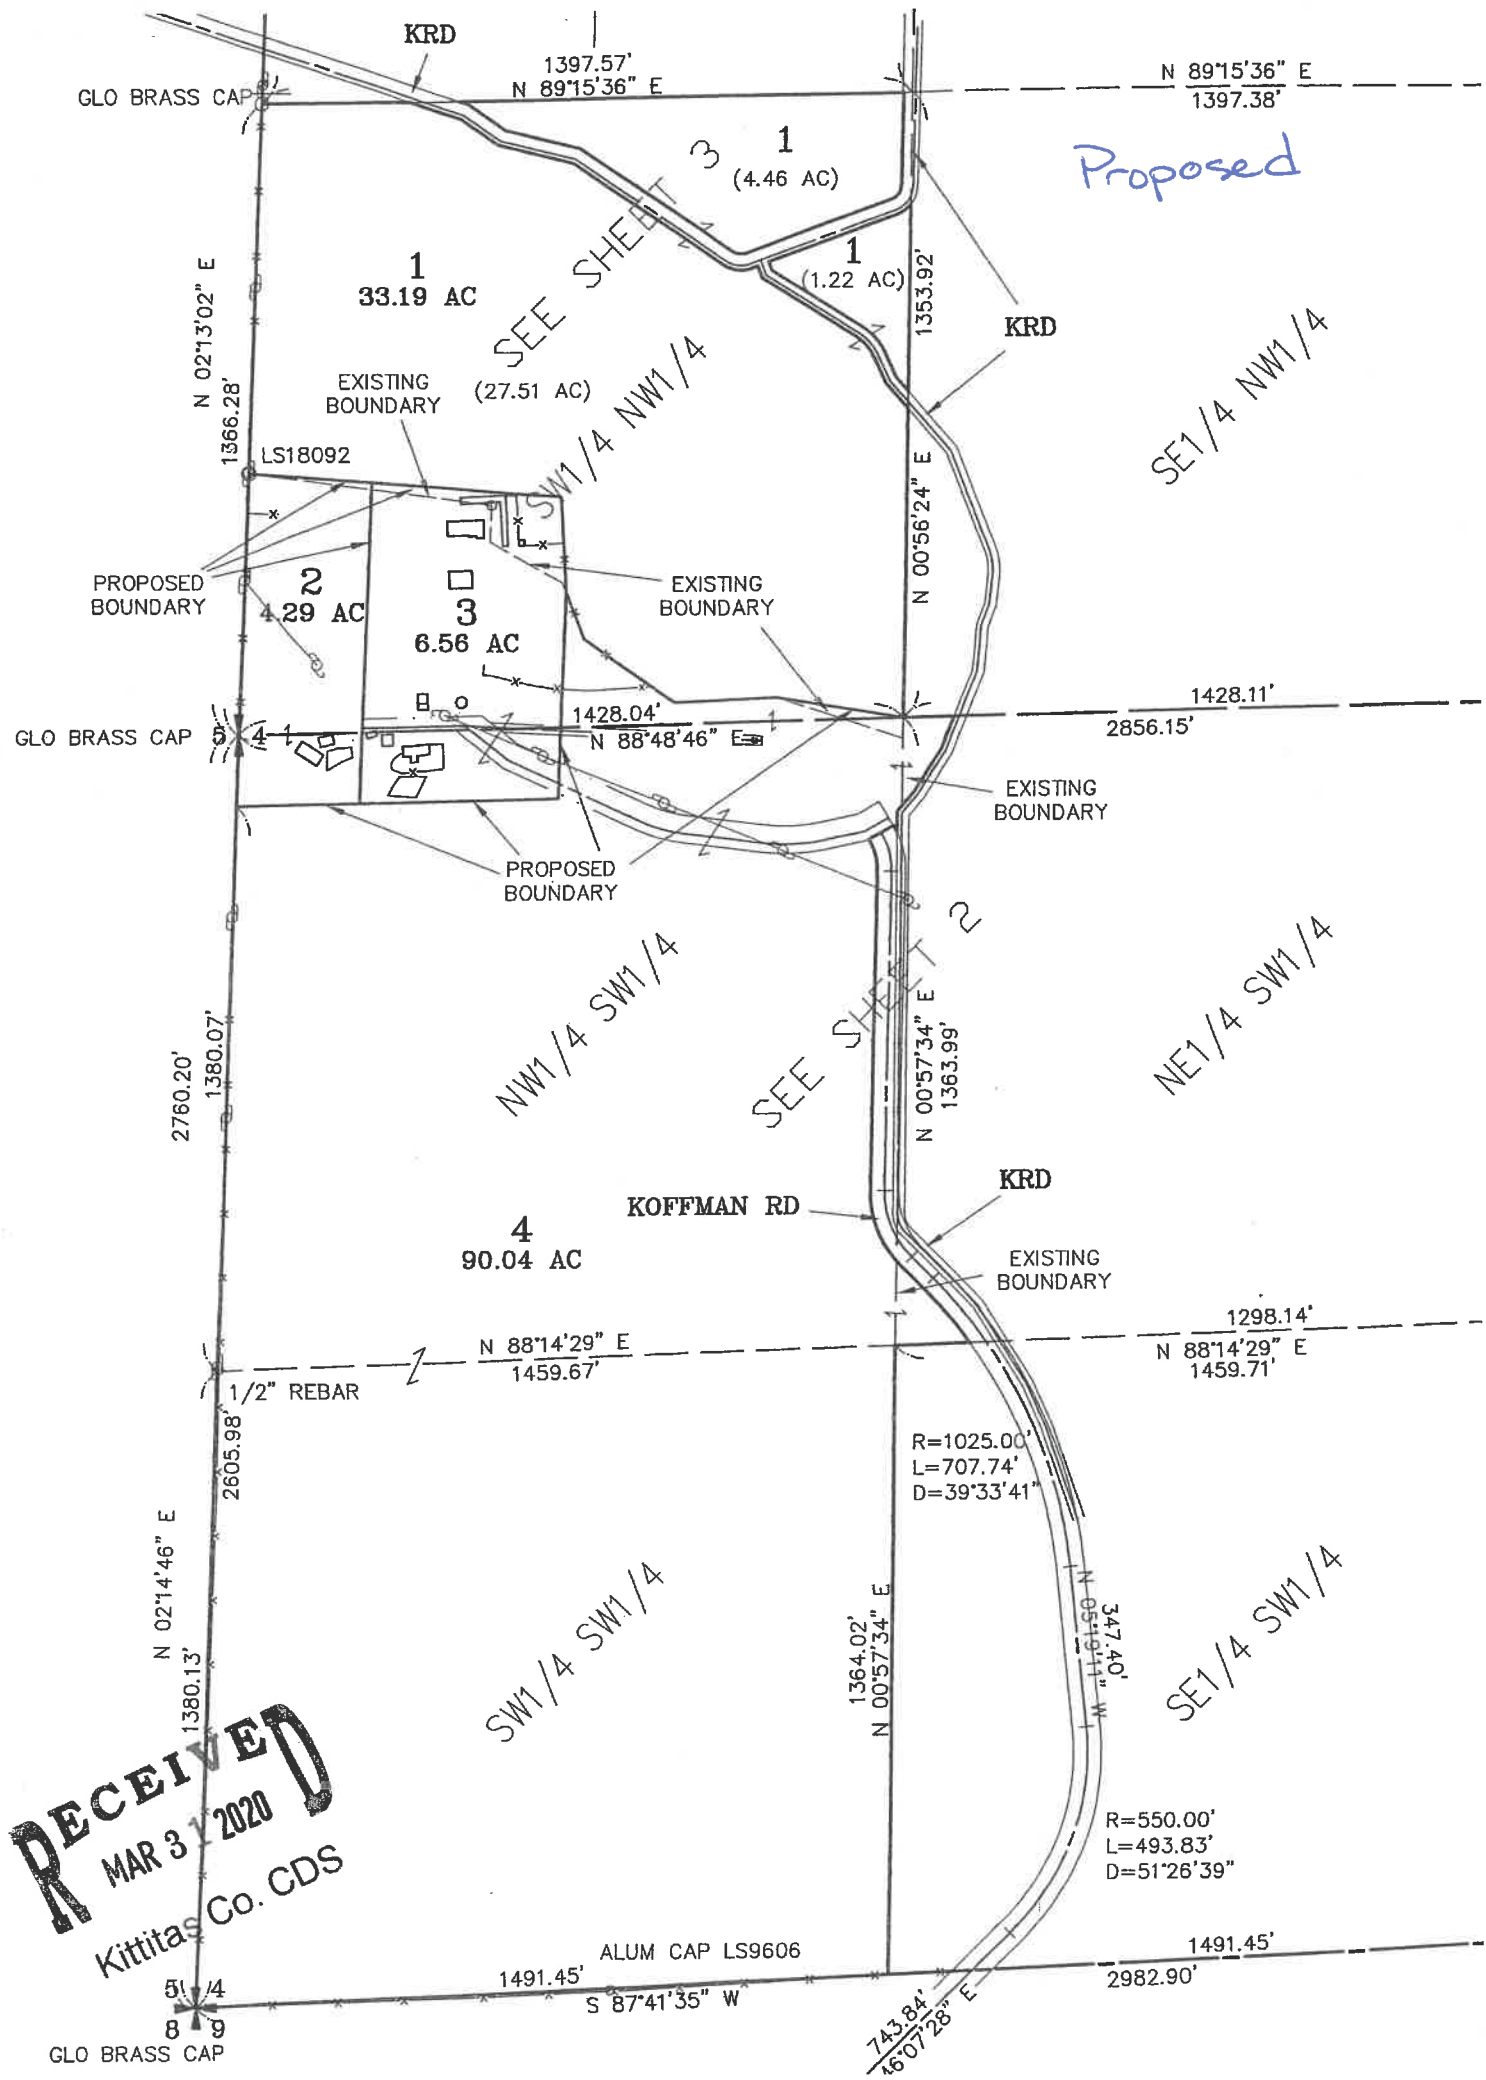

RECEIVED
MAR 31 2020
Kittitas Co. CDS

Proposed

SEE SHEET 3
SW1/4 NW1/4

SEE SHEET 2
NW1/4 SW1/4

RECEIVED
 MAR 31 2020
 Kittitas Co. CDS

R=1025.00'
 L=707.74'
 D=39°33'41"

R=550.00'
 L=493.83'
 D=51°26'39"

GLO BRASS CAP